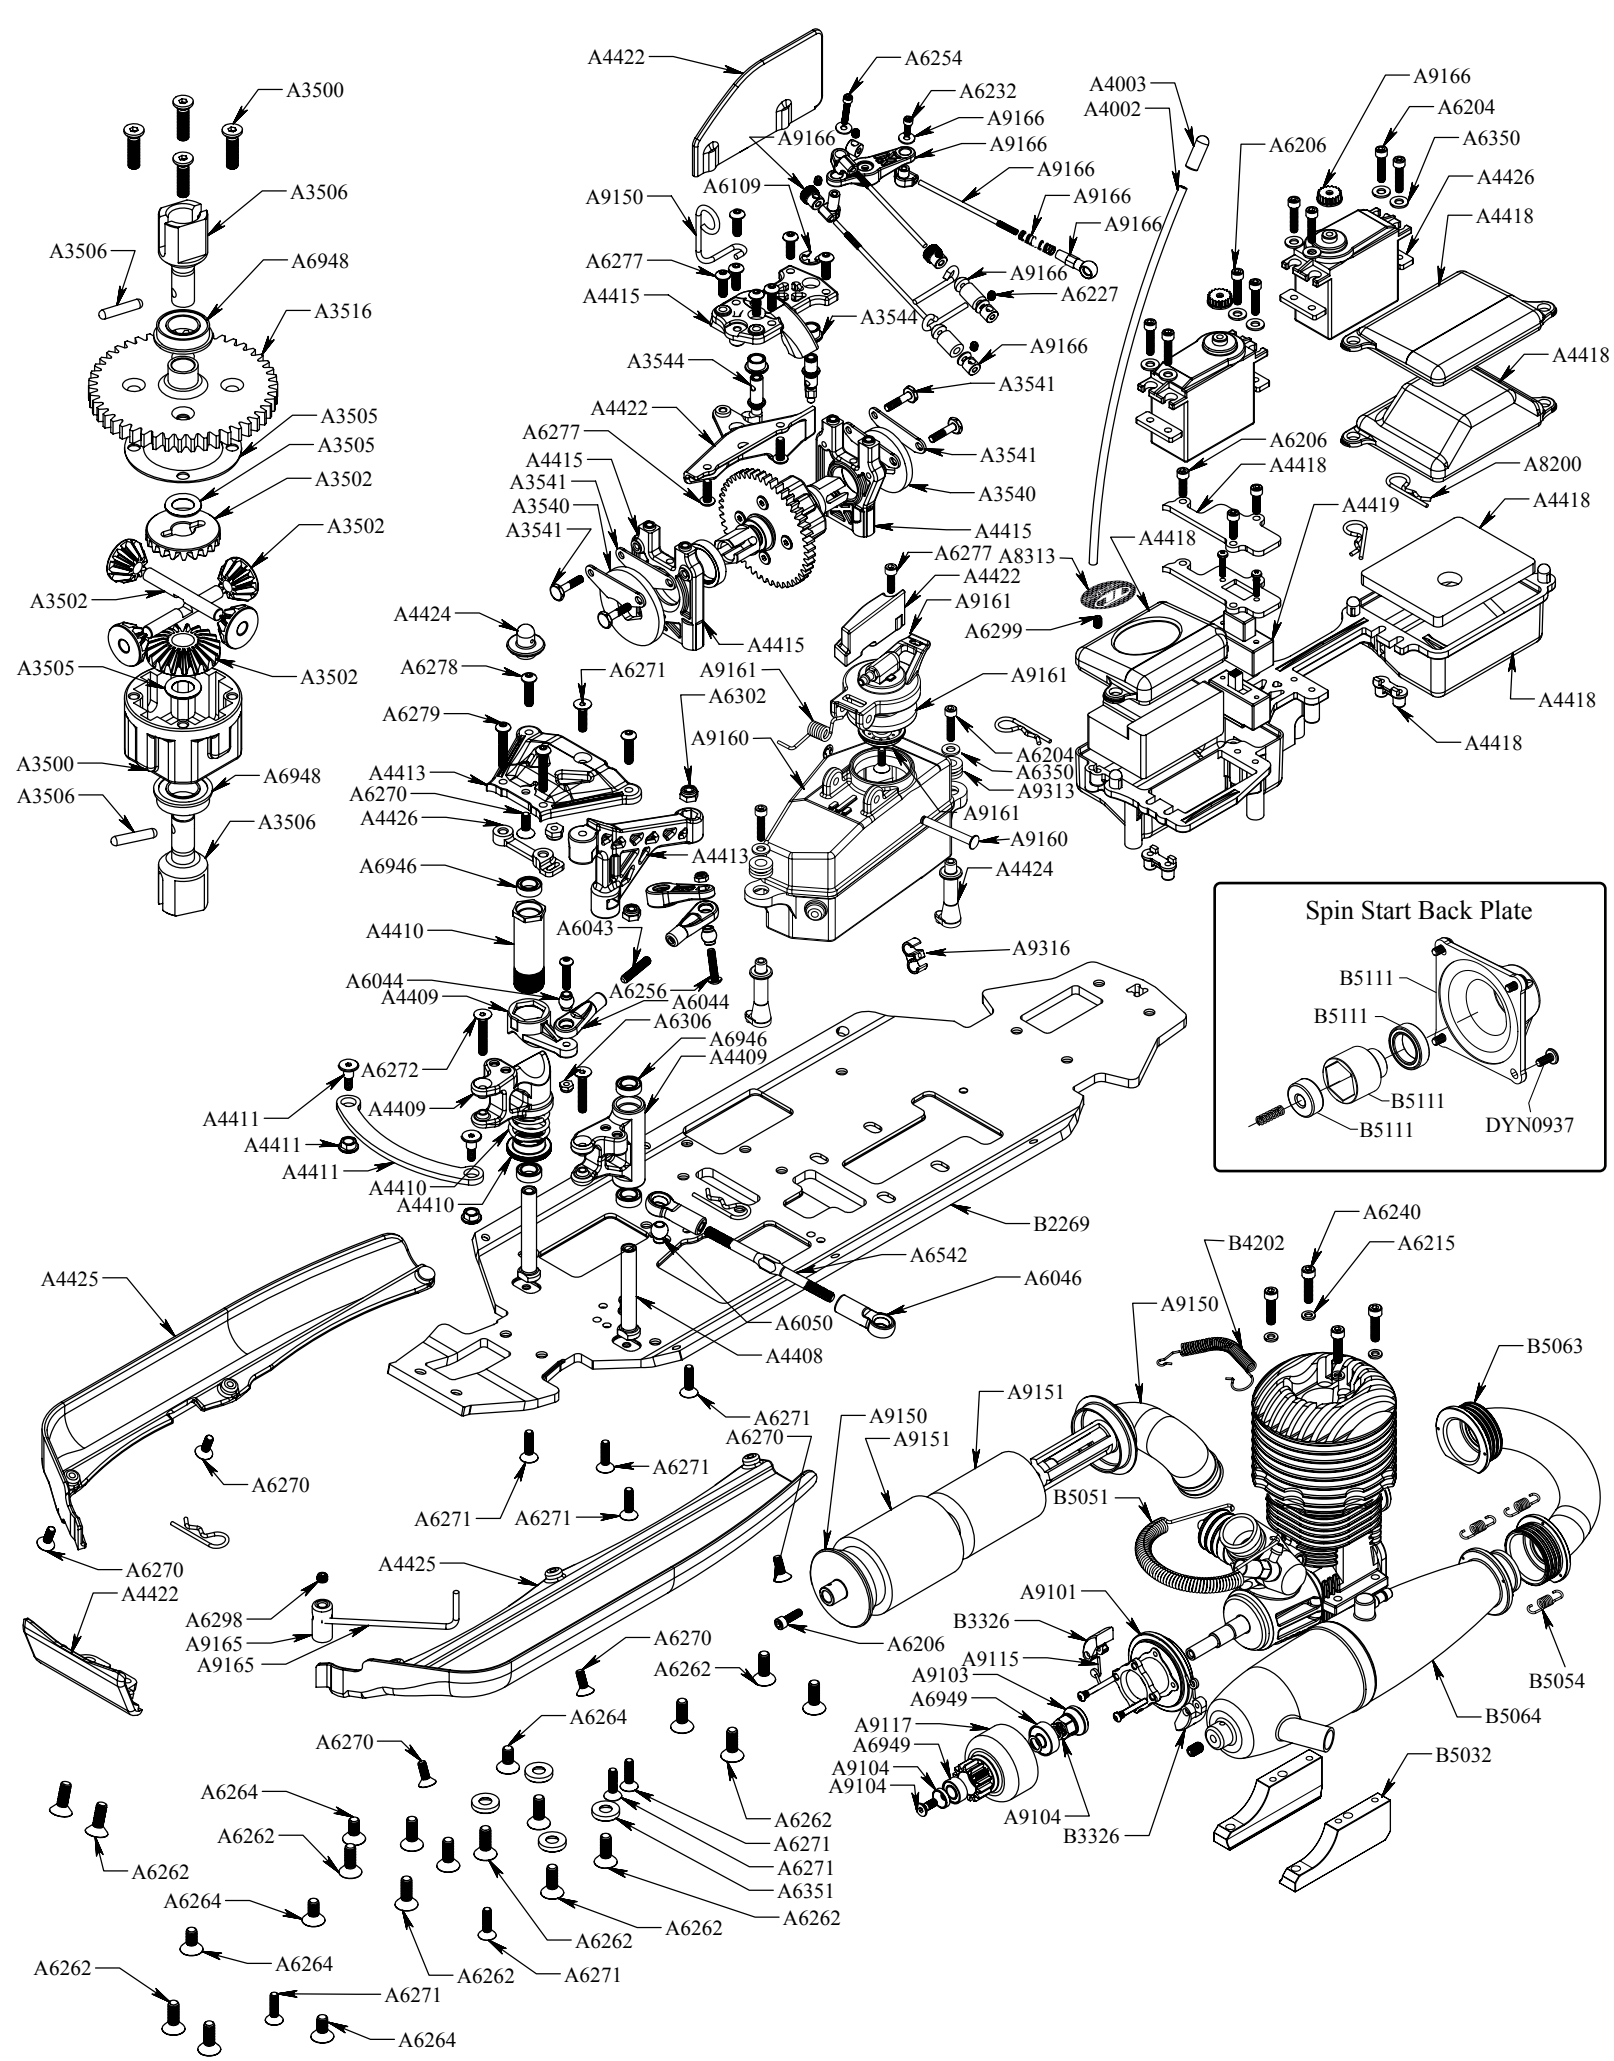

EIGHT RTR

1/8 SCALE READY-TO-RUN NITRO BUGGY

LOSA6271	5-40 x 1/2" FH Screws (10)	\$2.50	LOSA6540	Turnbuckles 5mm x 60mm w/ends	\$7.00
LOSA6272	5-40 x 3/4" FH Screws (10)	\$3.00	LOSA6541	Turnbuckles 5mm x 68mm w/ends	\$7.00
LOSA6273	5-40 x 7/8" FH Screws (4)	\$3.50	LOSA6542	Turnbuckles 4mm x 60mm w/ends	\$6.50
LOSA6274	5-40 x 1" FH Screws (2)	\$4.00	LOSA6945	8x14x4 Rubber Sealed BB	\$11.99
LOSA6277	5-40 x 3/8" BH Screws (8)	\$4.00	LOSA6946	6x10x3 Rubber Sealed BB	\$11.99
LOSA6278	5-40 x 1/2" BH Screws (8)	\$4.00	LOSA6947	5x11x4 Rubber Sealed BB	\$11.99
LOSA6279	5-40 x 3/4" BH Screws (8)	\$4.00	LOSA6948	8x14x4 Flanged Rubber Sealed BB	\$14.99
LOSA6280	5-40 x 1" BH Screws (4)	\$2.50	LOSA6949	Clutch Bearing Set	\$7.00
LOSA6295	10-32 x 3/8" Oval Point Set Screws (4)	\$3.00	LOSA6953	1/2" x 3/4" Rubber Sealed BB	\$8.50
LOSA6296	8-32 x 1/8" Flat Point Set Screws (8)	\$3.00	LOSA8131	8IGHT Wing-White	\$9.00
LOSA6297	5-40 x 1/8" Flat Point Set Screws (8)	\$2.50	LOSA8200	Body Clips (12)	\$1.25
LOSA6298	8-32 x 1/8" Cup Point Set Screws (8)	\$2.50	LOSA8301	TL Bubble Nameplates (4)	\$5.00
LOSA6299	5-40 x 1/8" Cup Point Set Screws (8)	\$2.50	LOSA8370	8IGHT Logo Sticker Sheet	\$4.00
LOSA6302	5-40 Lock Nuts - Steel	\$1.25	LOSA8371	Team Losi Large Logo Sheet	\$4.00
LOSA6306	4-40 Aluminum Mini Nuts	\$3.50	LOSA9101	Flywheel & Collet 4 Shoe	\$18.99
LOSA6311	8-32 Steel Lock Nuts (10)	\$2.00	LOSA9103	Clutch Nut & Hardware - 4 Shoe	\$7.00
LOSA6350	#4 and 1/8" Hardened Washers	\$2.50	LOSA9104	Clutch Pins & Hardware - 4 Shoe	\$5.00
LOSA6351	#8 Countersink Washers (8)	\$4.00	LOSA9115	Clutch Springs - Silver	\$5.00
LOSA6502	Hinge Pin Studs (2)	\$4.50	LOSA9117	Clutch Bell 14T	\$18.99