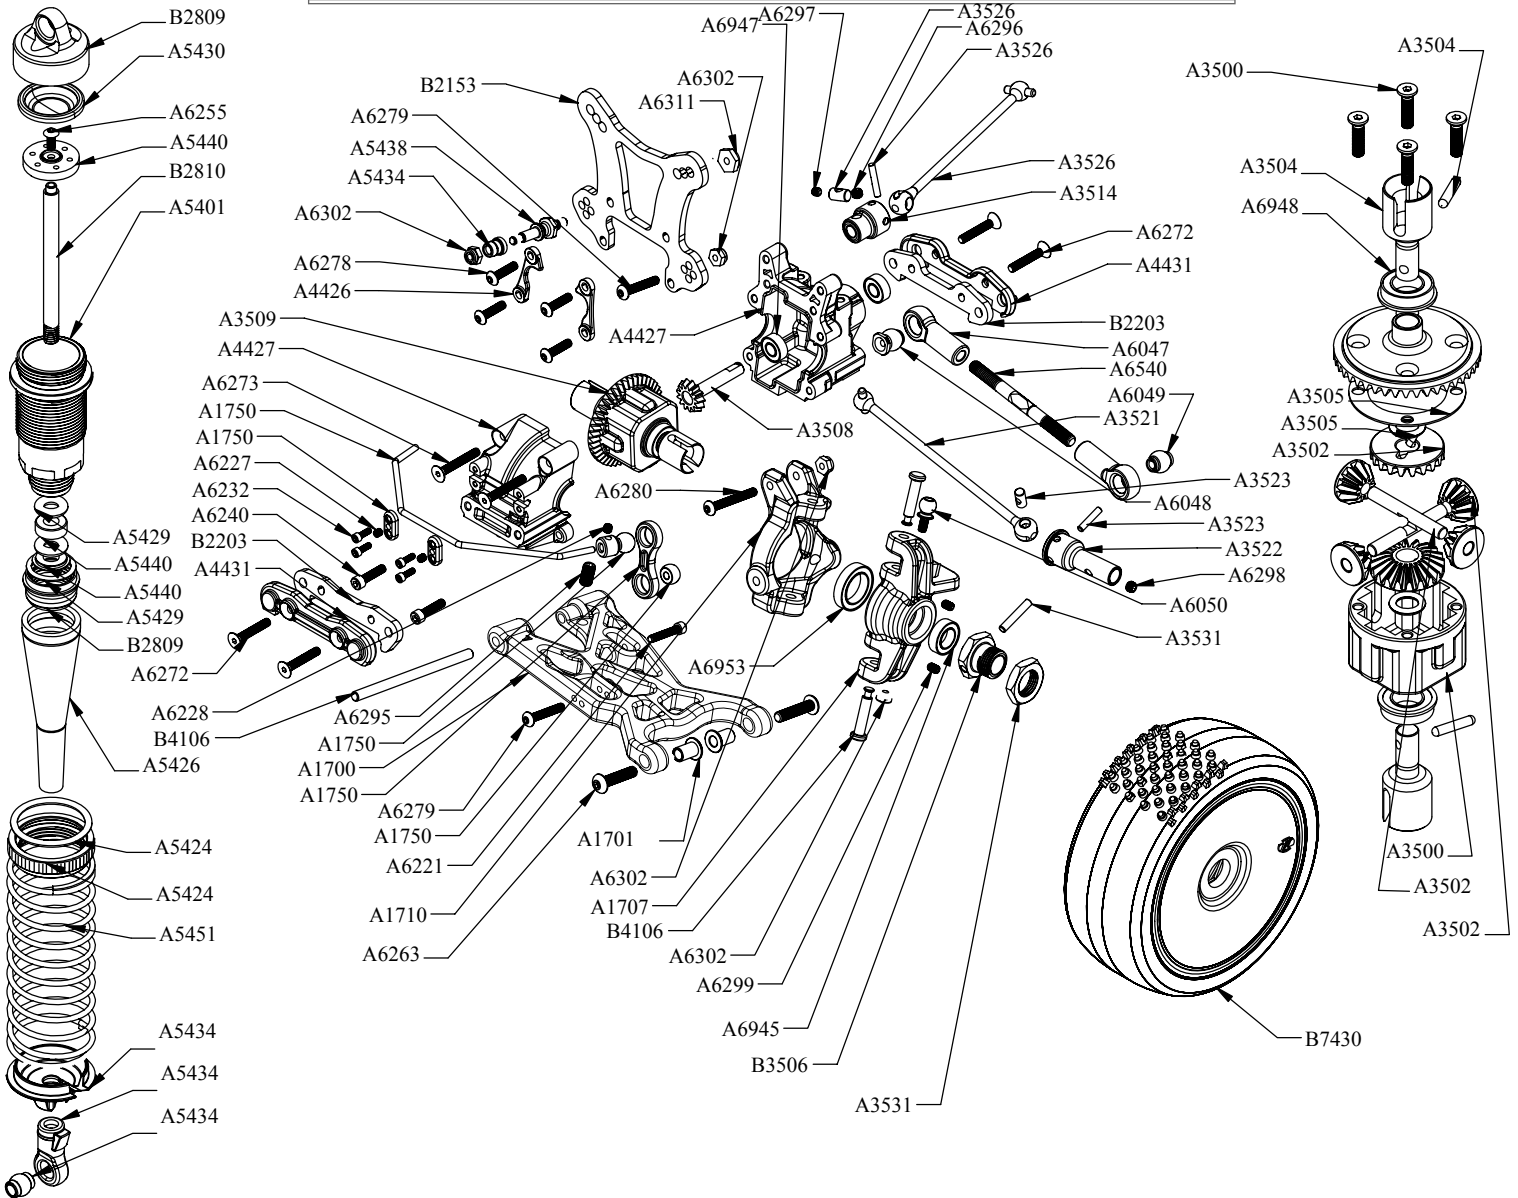

EIGHT RTR

1/8 SCALE READY-TO-RUN NITRO BUGGY

LOSA6271	5-40 x 1/2" FH Screws (10)	$2.50	LOSA6540	Turnbuckles 5mm x 60mm w/ends	$7.00
LOSA6272	5-40 x 3/4" FH Screws (10)	$3.00	LOSA6541	Turnbuckles 5mm x 68mm w/ends	$7.00
LOSA6273	5-40 x 7/8" FH Screws (4)	$3.50	LOSA6542	Turnbuckles 4mm x 60mm w/ends	$6.50
LOSA6274	5-40 x 1" FH Screws (2)	$4.00	LOSA6945	8x14x4 Rubber Sealed BB	$11.99
LOSA6277	5-40 x 3/8" BH Screws (8)	$4.00	LOSA6946	6x10x3 Rubber Sealed BB	$11.99
LOSA6278	5-40 x 1/2" BH Screws (8)	$4.00	LOSA6947	5x11x4 Rubber Sealed BB	$11.99
LOSA6279	5-40 x 3/4" BH Screws (8)	$4.00	LOSA6948	8x14x4 Flanged Rubber Sealed BB	$14.99
LOSA6280	5-40 x 1" BH Screws (4)	$2.50	LOSA6949	Clutch Bearing Set	$7.00
LOSA6295	10-32 x 3/8" Oval Point Set Screws (4)	$3.00	LOSA6953	1/2" x 3/4" Rubber Sealed BB	$8.50
LOSA6296	8-32 x 1/8" Flat Point Set Screws (8)	$3.00	LOSA8131	8IGHT Wing-White	$9.00
LOSA6297	5-40 x 1/8" Flat Point Set Screws (8)	$2.50	LOSA8200	Body Clips (12)	$1.25
LOSA6298	8-32 x 1/8" Cup Point Set Screws (8)	$2.50	LOSA8301	TL Bubble Nameplates (4)	$5.00
LOSA6299	5-40 x 1/8" Cup Point Set Screws (8)	$2.50	LOSA8370	8IGHT Logo Sticker Sheet	$4.00
LOSA6302	5-40 Lock Nuts - Steel	$1.25	LOSA8371	Team Losi Large Logo Sheet	$4.00
LOSA6306	4-40 Aluminum Mini Nuts	$3.50	LOSA9101	Flywheel & Collet 4 Shoe	$18.99
LOSA6311	8-32 Steel Lock Nuts (10)	$2.00	LOSA9103	Clutch Nut & Hardware - 4 Shoe	$7.00
LOSA6350	#4 and 1/8" Hardened Washers	$2.50	LOSA9104	Clutch Pins & Hardware - 4 Shoe	$5.00
LOSA6351	#8 Countersink Washers (8)	$4.00	LOSA9115	Clutch Springs - Silver	$5.00
LOSA6502	Hinge Pin Studs (2)	$4.50	LOSA9117	Clutch Bell 14T	$18.99