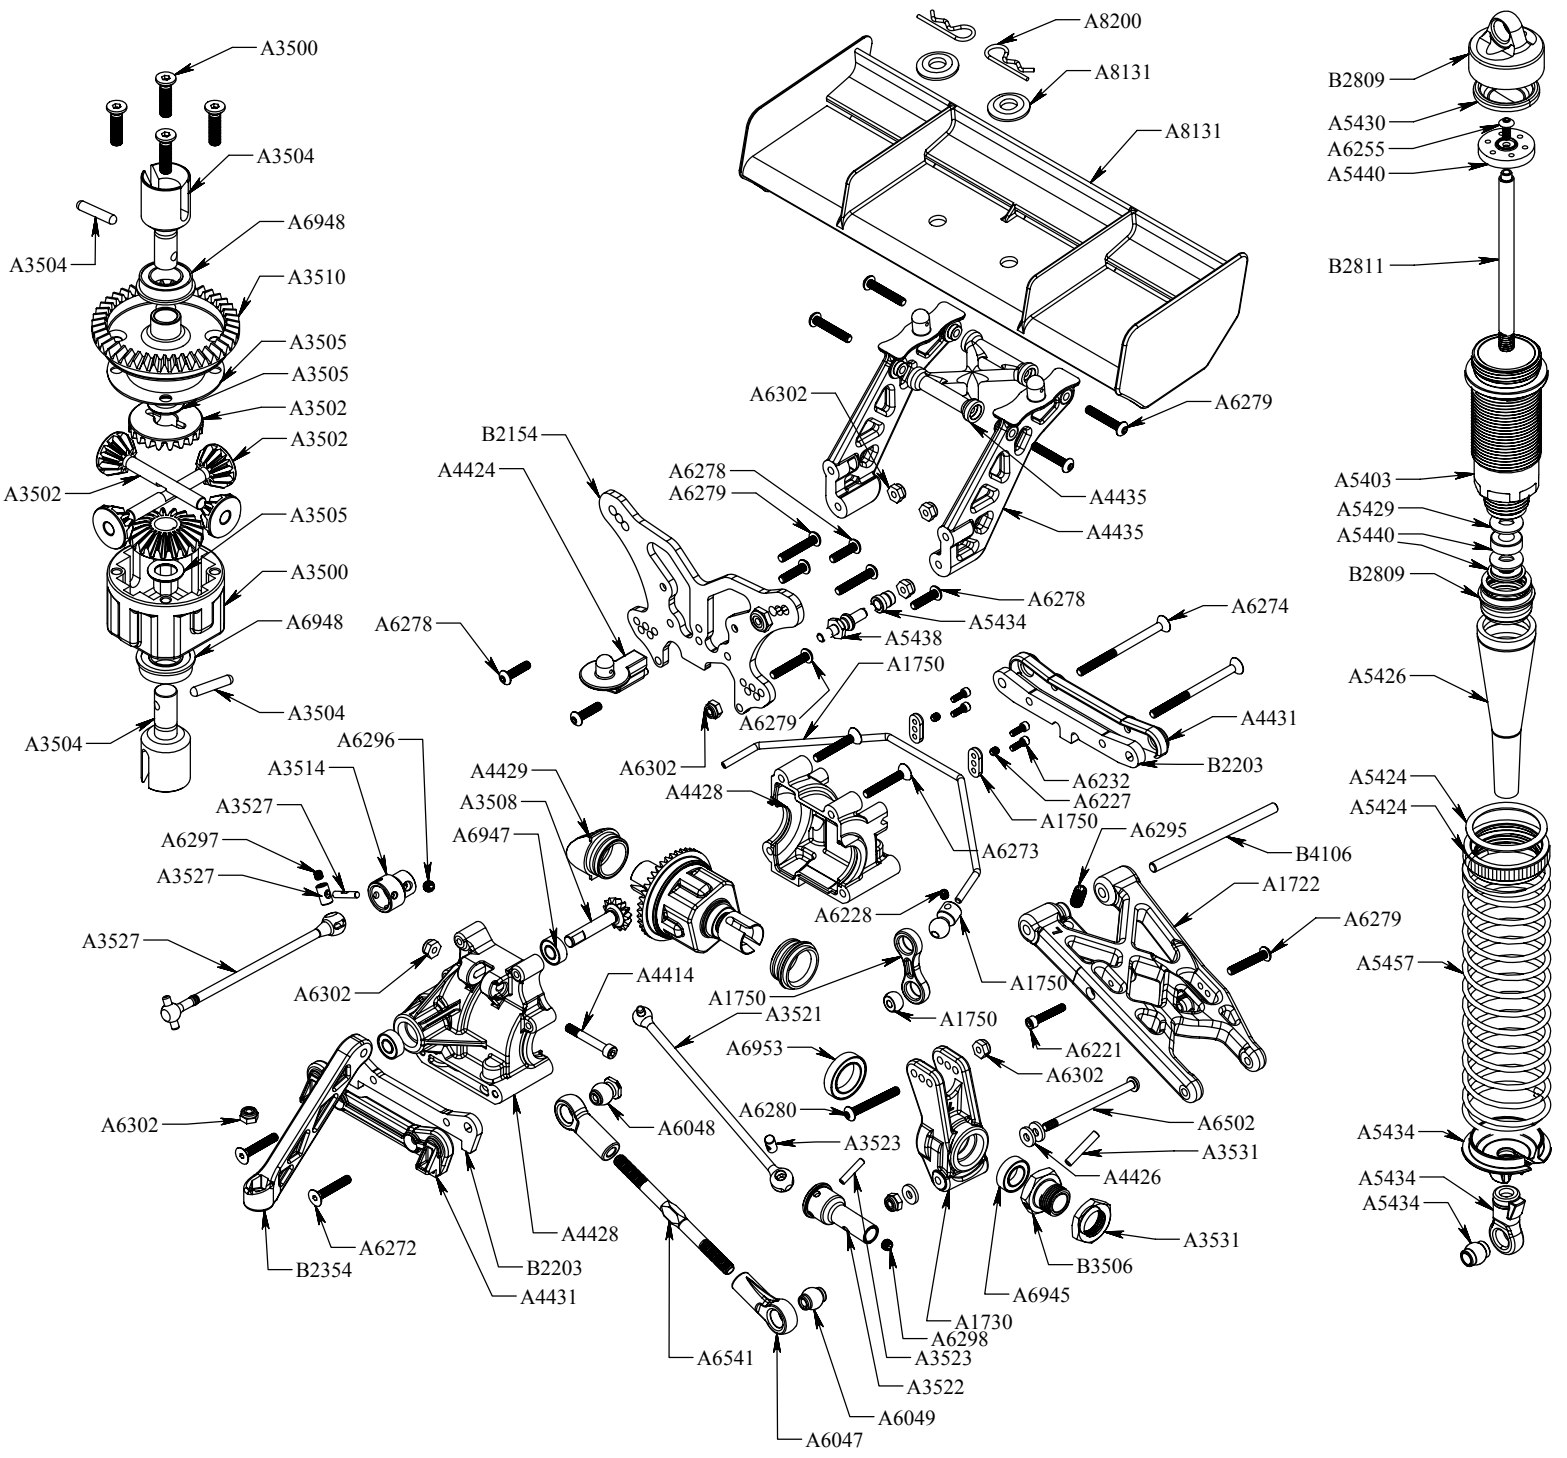

EIGHT RTR

1/8 SCALE READY-TO-RUN NITRO BUGGY

LOSA6271	5-40 x 1/2" FH Screws (10)	\$2.50	LOSA6540	Turnbuckles 5mm x 60mm w/ends	\$7.00
LOSA6272	5-40 x 3/4" FH Screws (10)	\$3.00	LOSA6541	Turnbuckles 5mm x 68mm w/ends	\$7.00
LOSA6273	5-40 x 7/8" FH Screws (4)	\$3.50	LOSA6542	Turnbuckles 4mm x 60mm w/ends	\$6.50
LOSA6274	5-40 x 1" FH Screws (2)	\$4.00	LOSA6945	8x14x4 Rubber Sealed BB	\$11.99
LOSA6277	5-40 x 3/8" BH Screws (8)	\$4.00	LOSA6946	6x10x3 Rubber Sealed BB	\$11.99
LOSA6278	5-40 x 1/2" BH Screws (8)	\$4.00	LOSA6947	5x11x4 Rubber Sealed BB	\$11.99
LOSA6279	5-40 x 3/4" BH Screws (8)	\$4.00	LOSA6948	8x14x4 Flanged Rubber Sealed BB	\$14.99
LOSA6280	5-40 x 1" BH Screws (4)	\$2.50	LOSA6949	Clutch Bearing Set	\$7.00
LOSA6295	10-32 x 3/8" Oval Point Set Screws (4)	\$3.00	LOSA6953	1/2" x 3/4" Rubber Sealed BB	\$8.50
LOSA6296	8-32 x 1/8" Flat Point Set Screws (8)	\$3.00	LOSA8131	8IGHT Wing-White	\$9.00
LOSA6297	5-40 x 1/8" Flat Point Set Screws (8)	\$2.50	LOSA8200	Body Clips (12)	\$1.25
LOSA6298	8-32 x 1/8" Cup Point Set Screws (8)	\$2.50	LOSA8301	TL Bubble Nameplates (4)	\$5.00
LOSA6299	5-40 x 1/8" Cup Point Set Screws (8)	\$2.50	LOSA8370	8IGHT Logo Sticker Sheet	\$4.00
LOSA6302	5-40 Lock Nuts - Steel	\$1.25	LOSA8371	Team Losi Large Logo Sheet	\$4.00
LOSA6306	4-40 Aluminum Mini Nuts	\$3.50	LOSA9101	Flywheel & Collet 4 Shoe	\$18.99
LOSA6311	8-32 Steel Lock Nuts (10)	\$2.00	LOSA9103	Clutch Nut & Hardware - 4 Shoe	\$7.00
LOSA6350	#4 and 1/8" Hardened Washers	\$2.50	LOSA9104	Clutch Pins & Hardware - 4 Shoe	\$5.00
LOSA6351	#8 Countersink Washers (8)	\$4.00	LOSA9115	Clutch Springs - Silver	\$5.00
LOSA6502	Hinge Pin Studs (2)	\$4.50	LOSA9117	Clutch Bell 14T	\$18.99